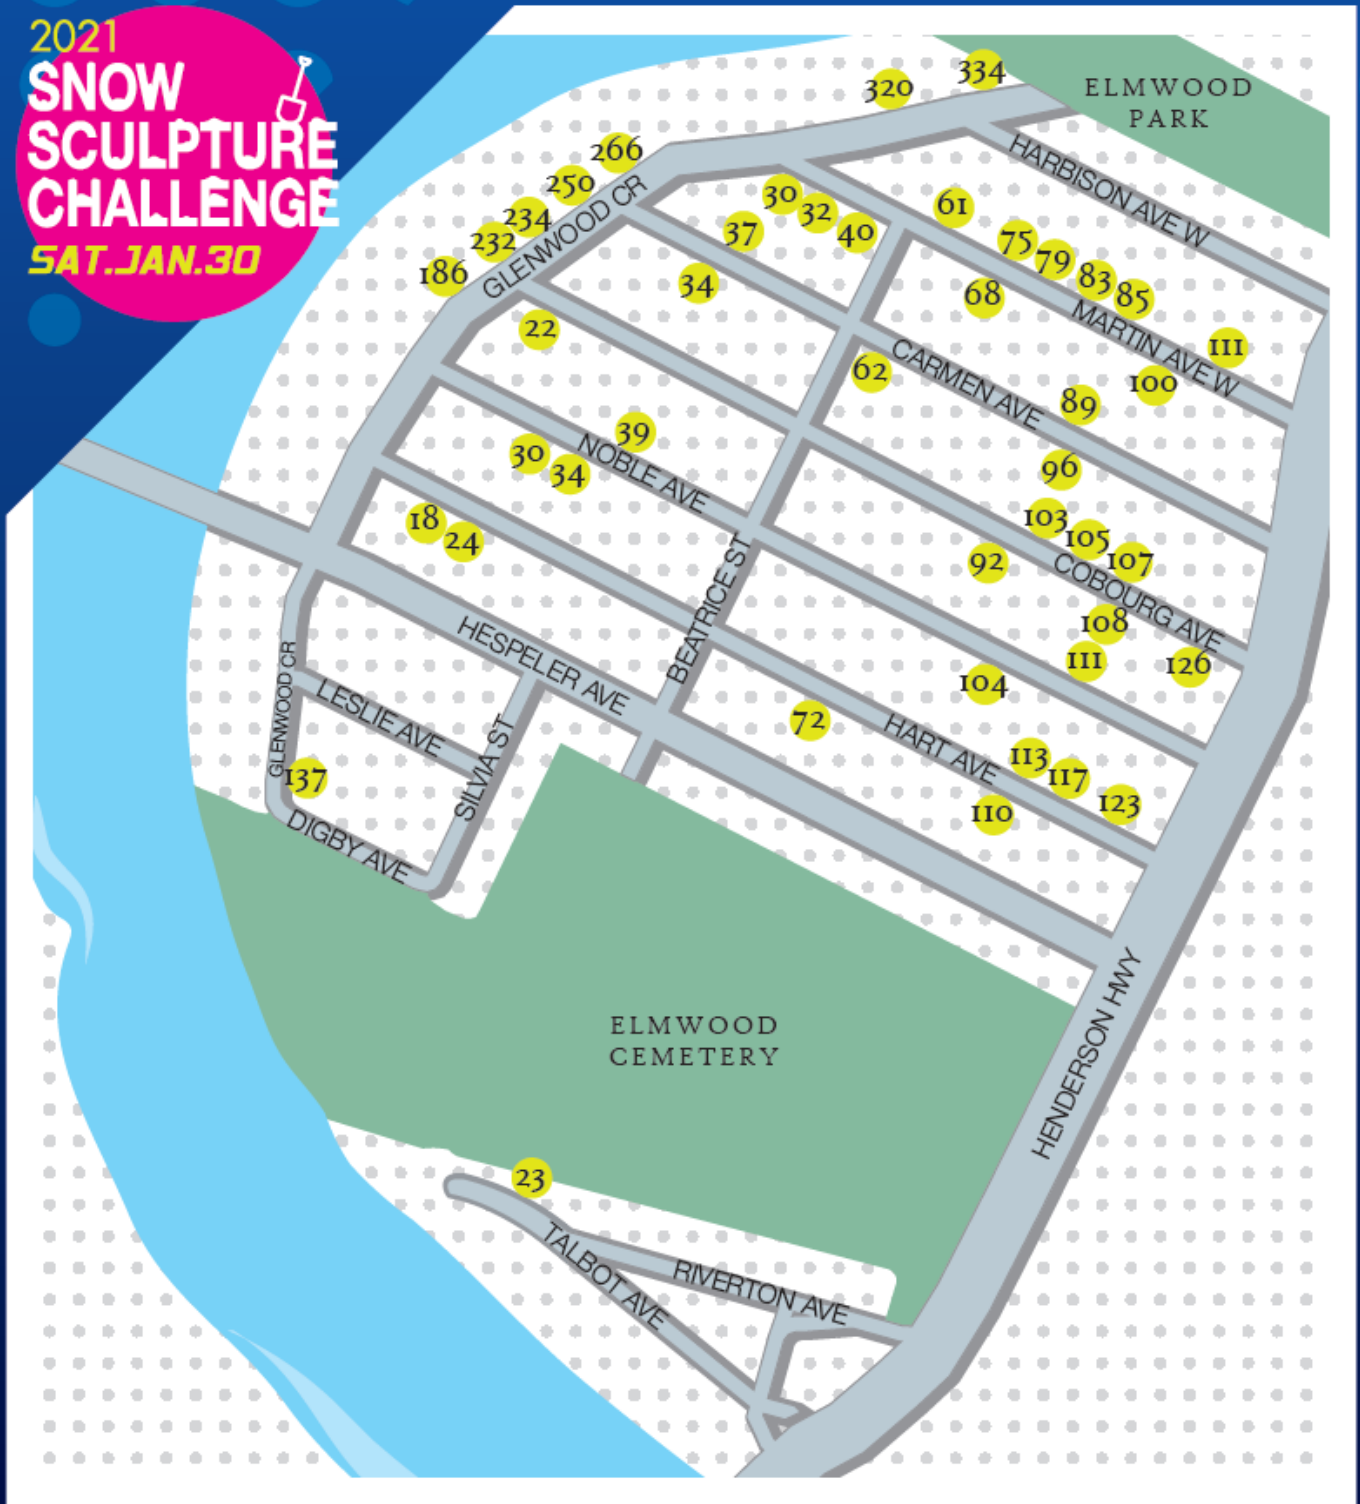

2021
**SNOW
SCULPTURE
CHALLENGE**
SAT. JAN. 30

**THANK YOU TO
OUR SPONSORS!**
CHECK OUT
THESE LOCAL
BUSINESSES

Money doing more.
Assiniboine
Credit Union™

Sam's Place
CAFE • BOOKS • MUSIC

Timeless
Tupperware
with Kera Denay Plett

JC's
Tacos and More

**ELMVIEW
EYECARE**

The Elms
Dental Centre